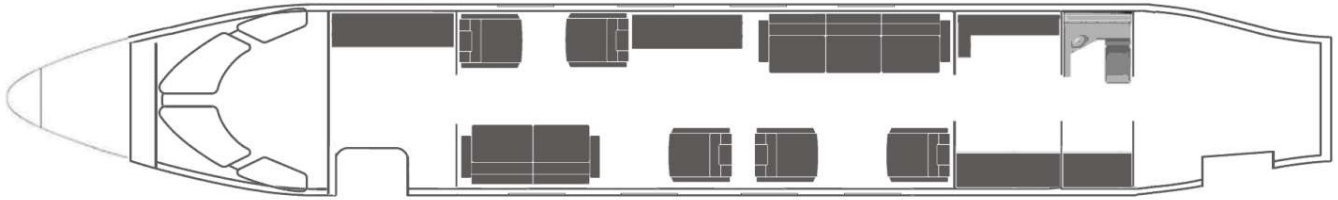

The Jet Studio

Gulfstream GIII layout

Part of The Villa Serena Filming Location

More about the jet aircraft film studio

- 54' long fuselage mounted on a trailer
- Fully lit cockpit instrument panel
- Private jet interior is LED pre-lit
- Hydraulic boarding stair at main entry door
- Airplane cabin has 7 single swivel reclining seats and 2 person and 3 person side facing sofas. Total 12 passenger seating.
- 2 pilot jet cockpit layout and 2 crew jump seats for total 4 crew seating
- Easy seating removal or reconfiguring
- This executive jet film location is in the studio zone
- Trailer mounted for easy transport to your location
- Ready to shoot standing aircraft set
- The most affordable jet airplane film set in Los Angeles
- The jet aircraft for filming is complete with galley and executive lavatory
- Rear cargo loading door